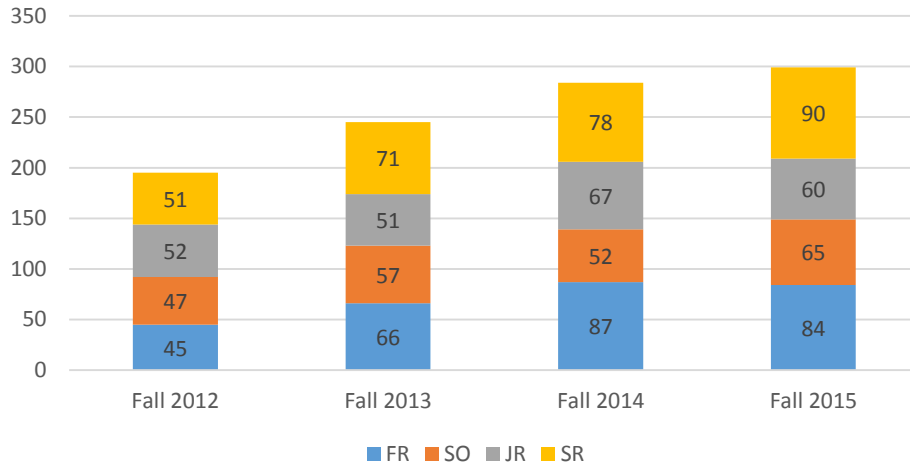

### Headcount Summary at Fall Census

### Headcount Summary at Fall Census

	2012	2013	2014	2015
First-Time-New in College	32	43	57	63
First-Time-Transfer UG	30	34	26	31
Undergraduate CSC Majors	195	245	284	299

### Admissions of CS majors to date, first time freshmen