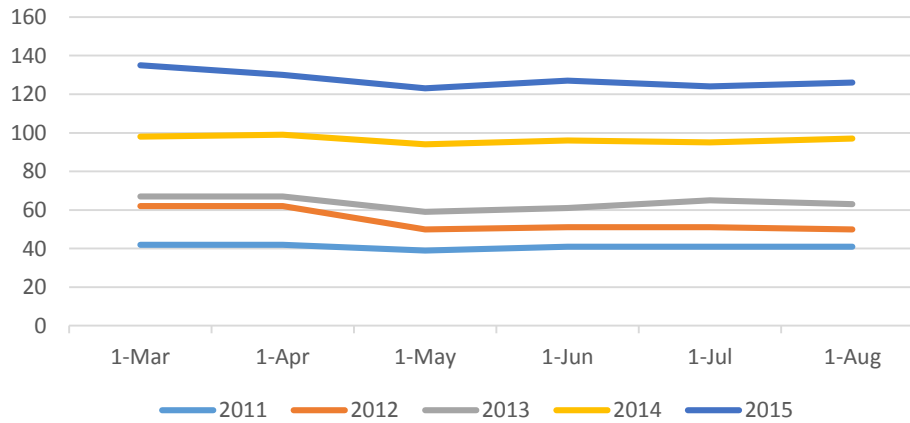

### Headcount Summary at Fall Census

### Headcount Summary at Fall Census

	2012	2013	2014	2015
First-Time-New in College	32	43	57	63
First-Time-Transfer UG	30	34	26	31
Undergraduate CSC Majors	195	245	284	299

### Admissions of CS majors to date, first time freshmen