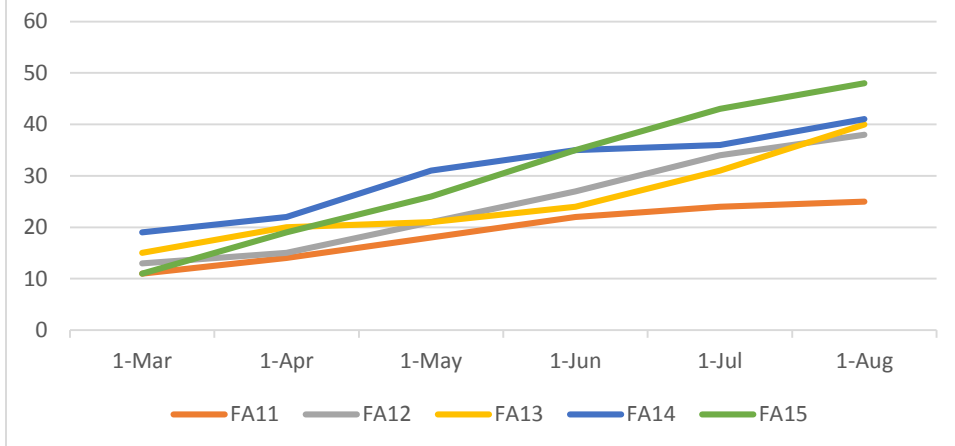

Admissions of CS majors to date, Transfer Students

First Fall to Second Fall Retention by Department (Fall Census)

Cohort Year	Retained	Not Retained	Total	% Retained
Fall 2009	21	7	28	75.00%
Fall 2010	24	14	38	63.16%
Fall 2011	25	7	32	78.13%
Fall 2012	25	7	32	78.13%
Fall 2013	29	13	42	69.05%
Fall 2014	45	15	60	75.00%

Fall to Fall Retention by Student Class and Department (Fall Census)

Student Class	FA2010	FA2011	FA2012	FA2013	FA2014
Freshman	65.22%	79.07%	77.78%	68.18%	64.37%
Sophomore	85.71%	75.61%	72.34%	80.70%	69.23%
Junior	84.00%	87.80%	76.92%	76.47%	74.63%
Senior	89.13%	84.78%	84.31%	87.32%	89.74%

Undergraduate Degrees Conferred

FY2007	FY2008	FY2009	FY2010	FY2011	FY2012	FY2013	FY2014	FY2015
2	19	14	28	16	21	18	21	36