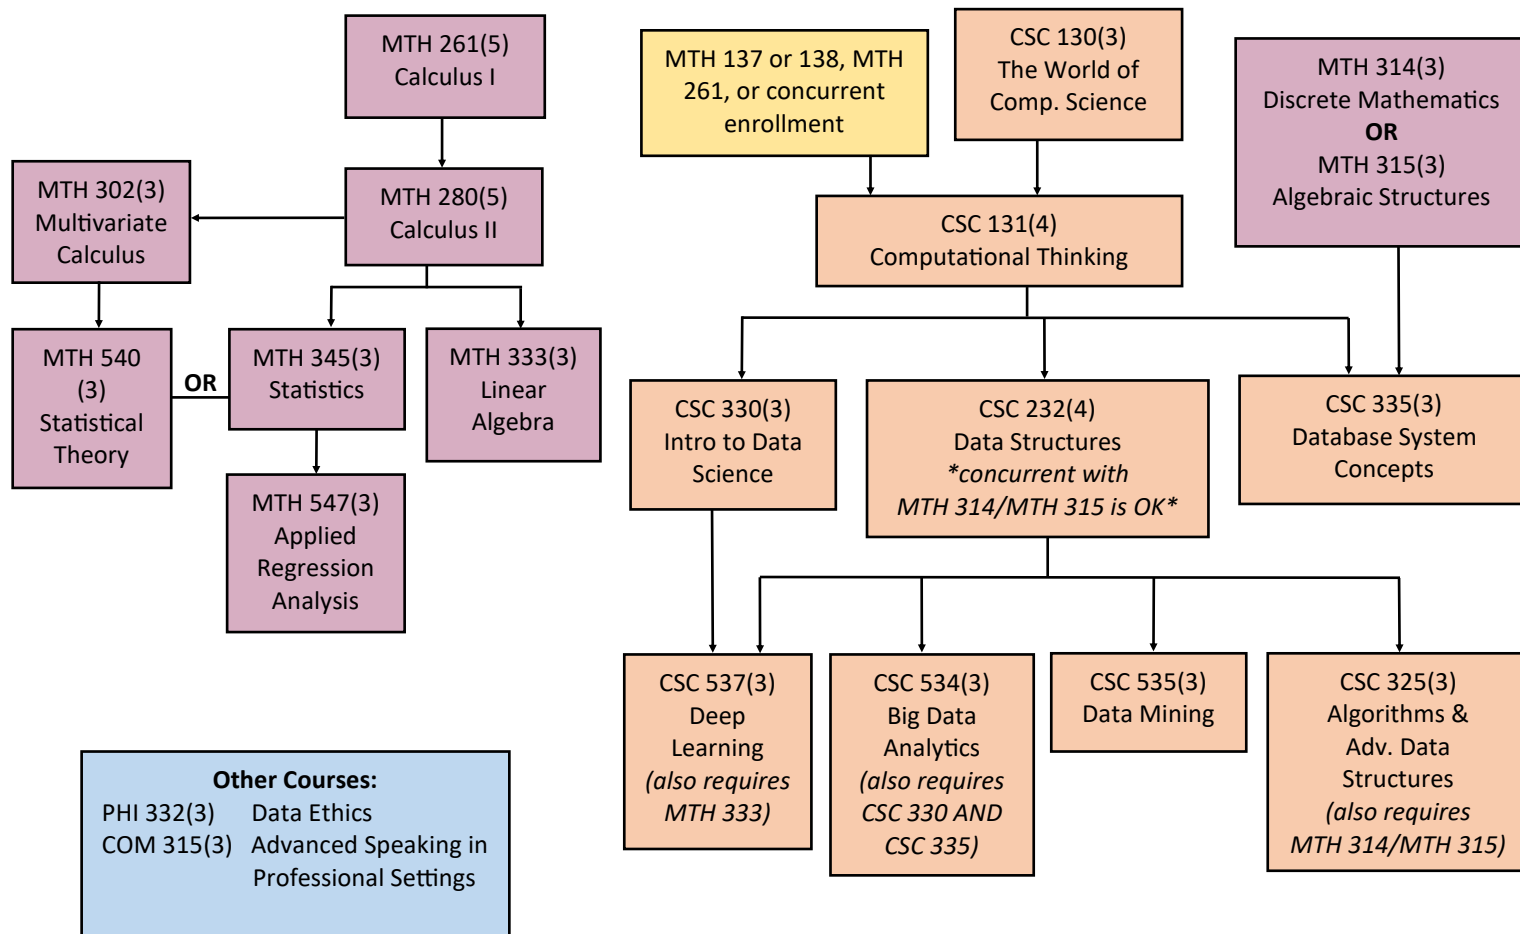

Missouri State University

Department of Computer Science & Department of Mathematics

Interdisciplinary Bachelor of Science in Data Science

Rev. 7/1/2024

Some courses have prerequisites not listed on this flowchart. Please check the catalog.

Optional Courses:

Choose any four classes for a total of 12 credit hours from the following:

Computer Science Options:

CSC 399 (3) F,S,SU Cooperative Education
 CSC 450 (4) F,S Intro to Software Engineer.
 CSC 526 (3) D Methods of Optimization
 CSC 538 (3) D Parallel & Distributed Computing
 CSC 540 (3) S (even yrs) Intro to Artificial Intelligence
 CSC 545 (3) S Comp. Speech, Music & Images
 CSC 587 (3) D Computing for Bioinformatics
 CSC 596 (3) D Special Readings

D = Demand, F = Fall, S = Spring, SU = Summer

Note: No more than 3 hours can count from CSC 399 and no more than 3 hours can count from CSC 596.

Mathematics Options:

MTH 541 (3) F,S Statistical Theory II
 MTH 543 (3) S Stochastic Modeling
 MTH 545 (3) S Applied Statistics
 MTH 546 (3) D Analysis of Variance & Design of Experiments
 MTH 548 (3) F Applied Time Series Analysis
 MTH 580 (3) F Applied Mathematics
 MTH 596 (3) F,S Readings

D = Demand, F = Fall, S = Spring, SU = Summer